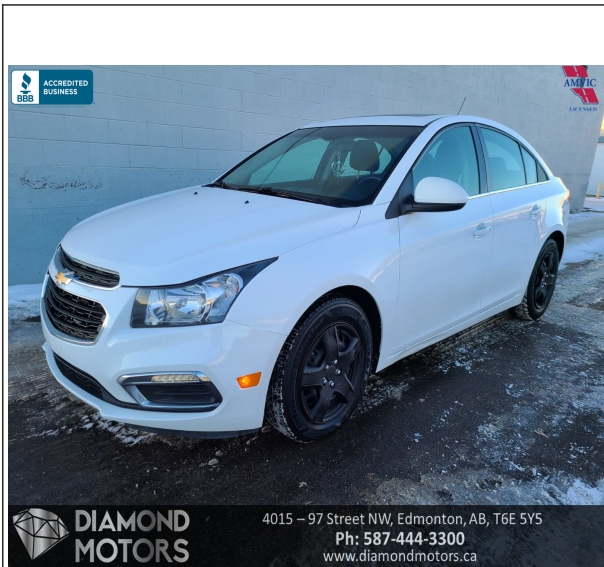

4015 97 Street NW
Edmonton, AB T6E 5Y5

(587) 444-3300

2016 Chevrolet Cruze Limited

Stock#	Transmission	Door	Exterior	Interior	Engine	Miles
20140	Automatic	4-door	Summit White		4 Cylinder Engine	155,623

FEATURES & OPTIONS

Driver Air Bag, Passenger Air Bag, Front Side Air Bag, Rear Side Air Bag, Front Head Air Bag, Rear Head Air Bag, A/C, Security System, AM/FM Stereo, CD Player, ABS, Front Disc/Rear Drum Brakes, Cruise Control, Rear Defrost, Child Safety Locks, Front Wheel Drive, 4 Cylinder Engine, Turbocharged, Floor Mats, Gasoline Fuel, Power Door Locks, Heated Mirrors, Power Mirror(s), Sun/Moonroof, Pass-Through Rear Seat, Cloth Seats, Bucket Seats, Power Steering, Adjustable Steering Wheel, Tires - Front All-Season, Tires - Rear All-Season, Temporary Spare Tire, Traction Control, 6-Speed A/T, Aluminum Wheels, Power Windows, Intermittent Wipers, A/T, Generic Sun/Moonroof, Premium Sound System, Satellite Radio, MP3 Player, Fog Lamps, Variable Speed Intermittent Wipers, Steering Wheel Audio Controls, Engine Immobilizer, Automatic Headlights, Driver Vanity Mirror, Passenger Vanity Mirror, Front Reading Lamps, Rear Spoiler, Transmission Overdrive Switch, Emergency Trunk Release, Tire Pressure Monitor, Trip Computer, Wheel Covers, Steel Wheels, Bluetooth Connection, Telematics, Remote Engine Start, Back-Up Camera, Stability Control, Auxiliary Audio Input, Navigation from Telematics, Rear Bench Seat, Passenger Air Bag Sensor, Knee Air Bag, Requires Subscription,

Fuel Economy

9.0

✓ City

6.2

✓ HWY

Your Price: ~~\$9,800~~ \$8,500